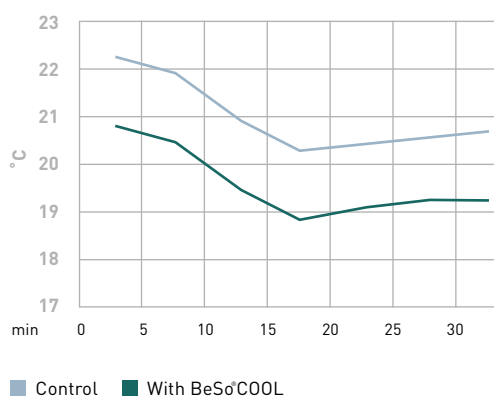

BeSo[®]C00L

- ▶ Stay cool, dry and comfortable
- ▶ Regulation of temperature and moisture
- ▶ Durable

Smart effects with character

BeSo[®]COOL – activates when you get active

Now you can chase after that bus or pedal up that hill and still keep your coolness. With BeSo[®]COOL your workout – be it spontaneous or according to plan – will feel so much more comfortable. BeSo[®]COOL boosts moisture transport and fast evaporation, resulting in a significant temperature reduction and cooling sensation. Even at high temperatures, BeSo[®]COOL provides relief. With BeSo[®]COOL, comfort, style and functionality come together. Beat the heat with CHT's **best solution** for temperature regulation.

BeSo[®]COOL – just one of our smart effects with character.

Cooling effect after increased activity

Control

With BeSo[®]COOL

Effective temperature regulation

- ▶ Provides thermal and moisture regulation on garments and fabrics based on a highly effective proven formulation
- ▶ Optimally suited for casual wear, sportswear, outerwear and bed clothes
- ▶ Ensures perfect performance and meets highest demands on comfort
- ▶ Measurement by cooling test: the temperature is monitored by an infrared camera