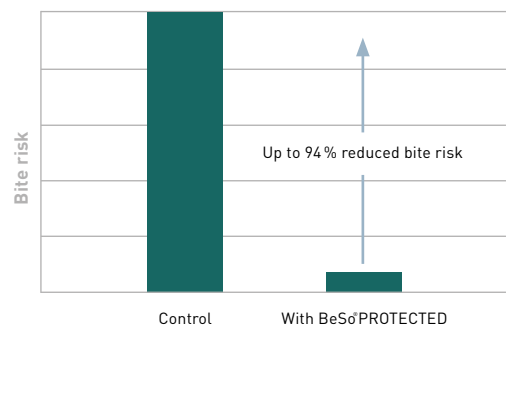

BeSo[®]PROTECTED

- ▶ Effective against vectors
- ▶ Keeps your protective garment comfortable
- ▶ Durable

Smart effects with character

BeSo®PROTECTED – don't let the bugs bug you

While working outside, enjoying the great outdoors or having a lakeside barbecue with family and friends, nothing is more annoying than having to fend off pesky little parasites. Besides being a nuisance, mosquitoes, ticks and other vectors can also transmit serious diseases through their bites. BeSo®PROTECTED acts like an insect screen built into your textiles, keeping potentially hazardous insects away and preventing bites. With BeSo®PROTECTED, we offer our **best** solution to keep you safe from vectors.

BeSo®PROTECTED – just one of our smart effects with character.

Reliable integrated insect repellent

BeSo®PROTECTED is based on a highly effective, proven formulation, which fully covers the fibres.

- ▶ Increased safety and comfort
- ▶ Suitable for outerwear, functional wear and special garments like tropical/work wear, but also for home textiles such as mattresses and bed sheets
- ▶ Stays highly effective on the textile
- ▶ Garments remain soft and breathable under all conditions
- ▶ Measured by
 - CHT internal analysis of active substance
 - WHO cone test
 - WHO tube test

Effective protection from vectors

BeSo®PROTECTED

This finish is equipped with:
BEMATIN PER 40.

Ø ZDHC
CONTRIBUTOR

Our products meet the highest standards.
Find out more at:
www.cht.com/beso-protected