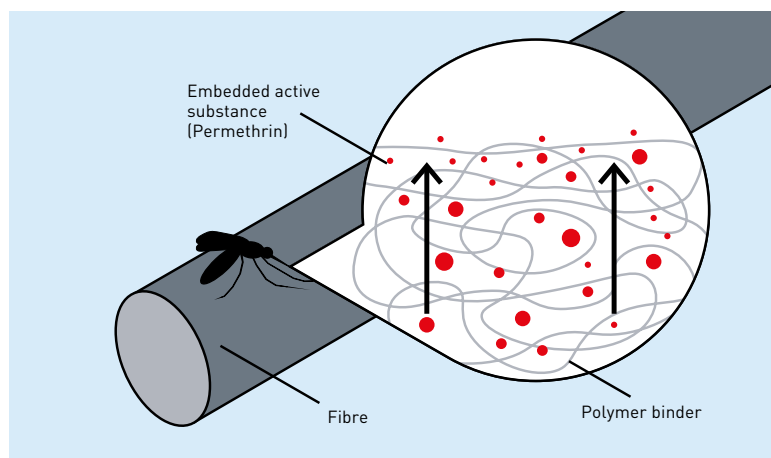

BeSo[®]PROTECTED

- ▶ Effective against vectors
- ▶ Keeps your protective garment comfortable
- ▶ Durable

Smart effects with character

BeSo®PROTECTED – don't let the bugs bug you

While working outside, enjoying the great outdoors or having a lakeside barbecue with family and friends, nothing is more annoying than having to fend off pesky little parasites. Besides being a nuisance, mosquitoes, ticks and other vectors can also transmit serious diseases through their bites. BeSo®PROTECTED acts like an insect screen built into your textiles, keeping potentially hazardous insects away and preventing bites. With BeSo®PROTECTED, we offer our **best** solution to keep you safe from vectors.

BeSo®PROTECTED – just one of our smart effects with character.

Reliable integrated insect repellent

BeSo®PROTECTED is based on a highly effective, proven formulation, which fully covers the fibres.

- ▶ Increased safety and comfort
- ▶ Suitable for outerwear, functional wear and special garments like tropical/work wear, but also for home textiles such as mattresses and bed sheets
- ▶ Stays highly effective on the textile
- ▶ Garments remain soft and breathable under all conditions
- ▶ Measured by
 - CHT internal analysis of active substance
 - WHO cone test
 - WHO tube test